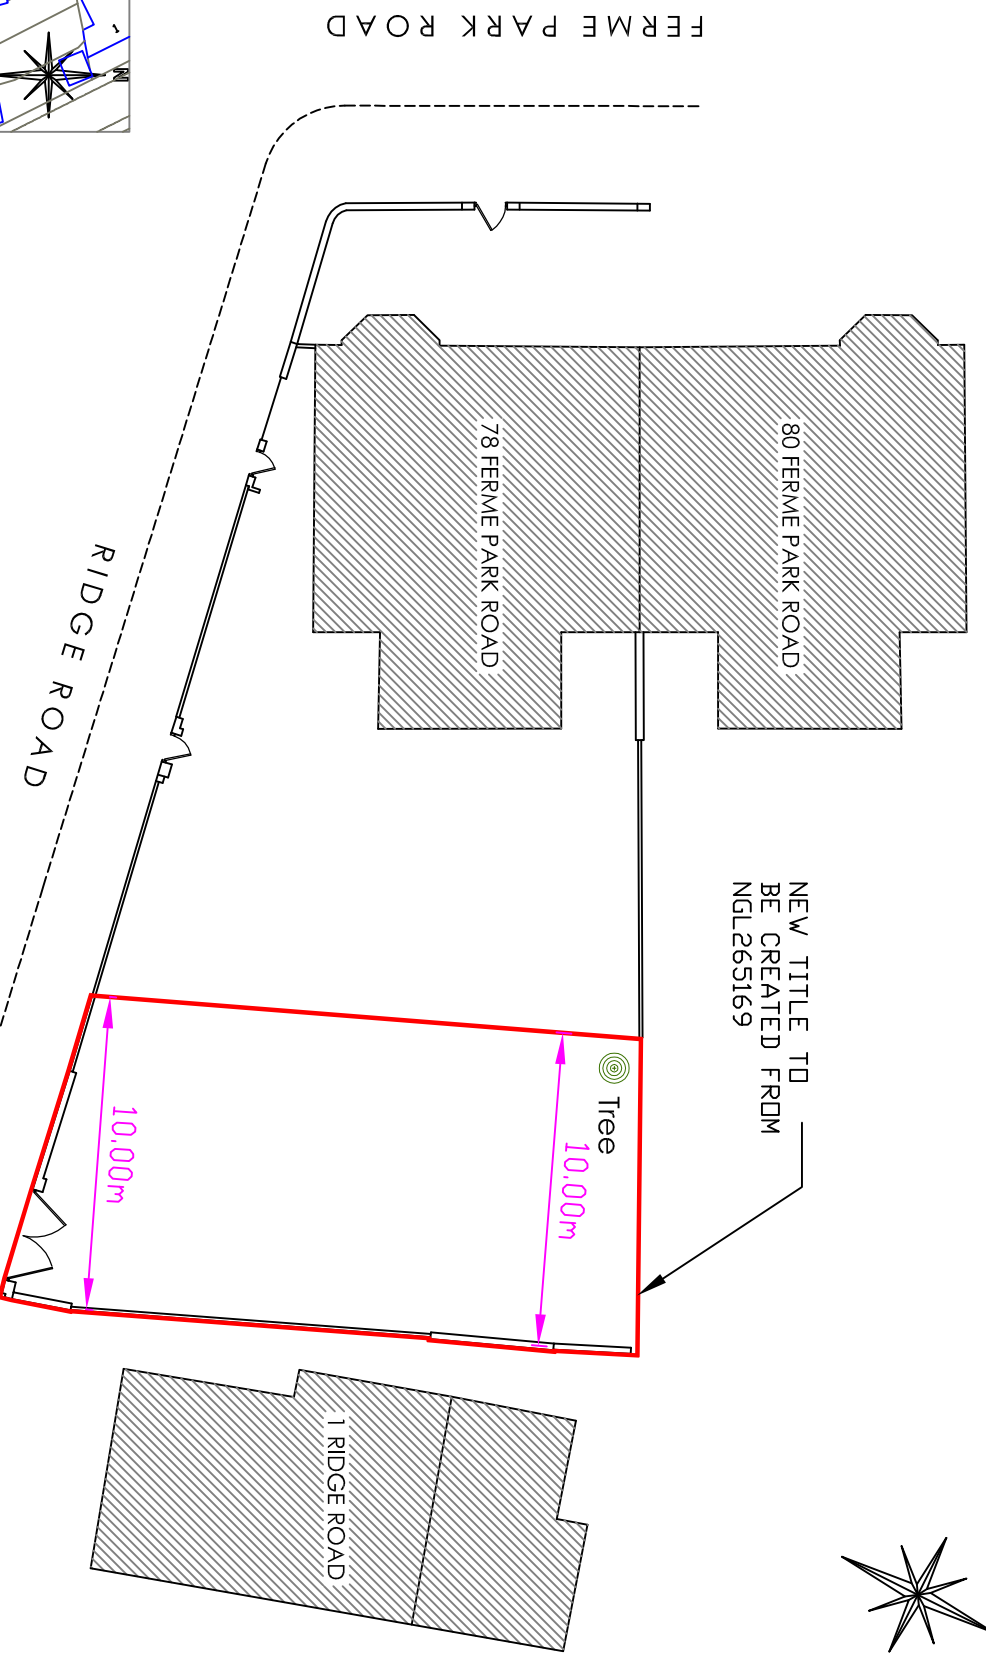

NEW TITLE TO
BE CREATED FROM
NGL265169

FERME PARK ROAD

RIDGE ROAD

78 FERME PARK ROAD

80 FERME PARK ROAD

1 RIDGE ROAD

STERLING ENERGY SURVEYS LTD
7 GRAHAM AVENUE, BROXBORNE, HERTS EN10 7DN
TEL 01992 460925 info@sterling-es.co.uk
www.sterling-es.co.uk
REGISTERED IN ENGLAND NO. 6391356

TRANSFER PLAN
78 FERME PARK ROAD
LONDON
N8 9SD

ORIGINAL PAPER SIZE	DATE:	DRAWN BY:
A4	25-11-2021	GV
SCALE:		
1:200		
DRAWING NUMBER	SHEET No.	REV
13759	1	